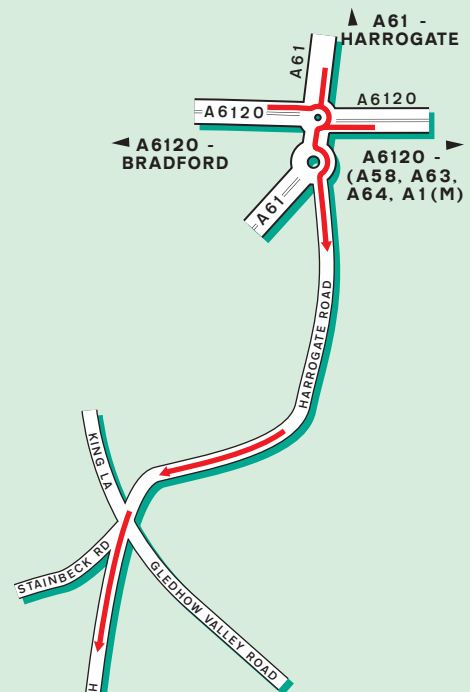

Leeds Station

Approximately 10 minutes by taxi.

Leeds/Bradford Airport

Approximately 20 minutes by taxi.

Parking

Parking is available in the front of the office, on Chapeltown Road, or in Saint Martins Road.

Saint Martins House,
210 - 212 Chapeltown Road, Leeds LS7 4HZ

Tel: 0113 294 5000 Fax: 0113 294 5003

info@yfmgroup.co.uk

www.yfmgroup.co.uk