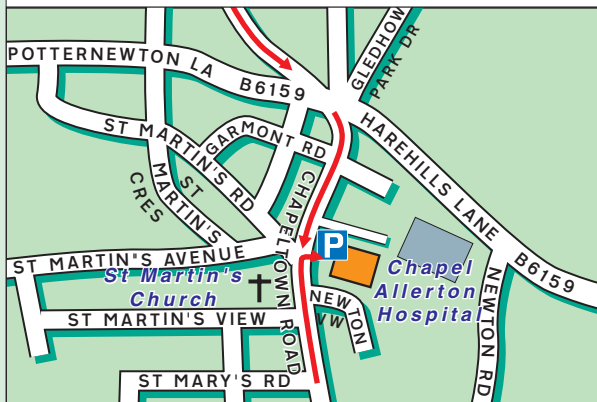

SECTION DETAIL: Leeds Office

*SEE SECTION DETAIL